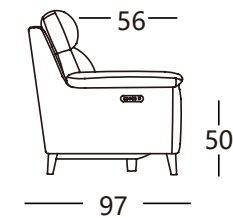

YA-4700CURPHT

YA-4700CURPHT - Varese

ItemCode	Product dimensions W*D*H / cm		
2.5ETLRPHT	179	97	103
CCHR	103	157	103

Available in a variety of fabric options.
Check our Fabric Options page to find the perfect match for your style.