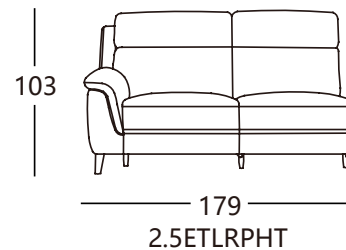

YA-4700CURPHT

YA-4700CURPHT - Varese

ItemCode	Product dimensions W*D*H / cm		
2.5ETLRPHT	179	97	103
CCHR	103	157	103

Available in a variety of fabric options.
Check our Fabric Options page to find the perfect match for your style.