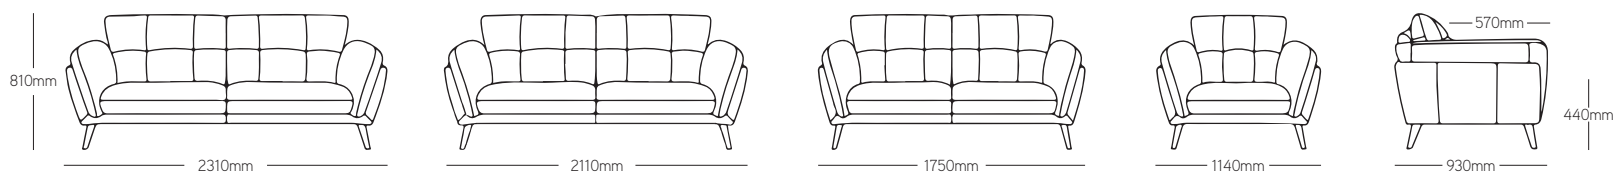

## Maurice sofa suite

**The Maurice is a contemporary example of a stylish and versatile sofa with a high wooden feet and double layered arm cushions. This sofa has remarkable seating comfort and sleek modern design.**

- Available in 3 seater, 2.5 Seater, 2 seater and 1 seater.
- Offered in CAT 40 or CAT 60 Leather in a wide range of colour options.

exclusive to  
**FURNITURE  
COURT**

3778

AVAILABLE IN  
**LEATHER  
or  
FABRIC**