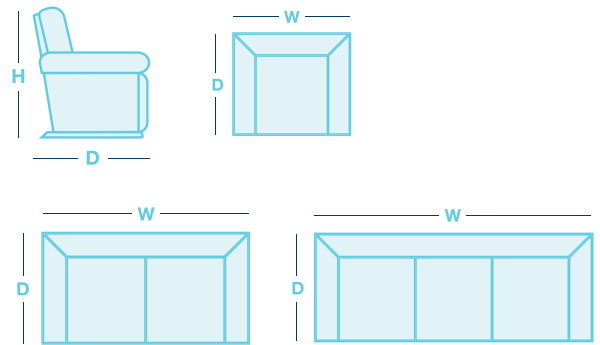

HOW TO MEASURE

*Please note: variations in dimensions and appearance can occur due to construction differences in upholstery covering (fabric & leather). Measurements should be used as a guide only. For current covering options please contact your local retailer. Icons above are for demonstration purposes and are not a replica of the actual product.

la-z-boy.com.au | la-z-boy.co.nz

LONG live THE lazy™

LA Z BOY®