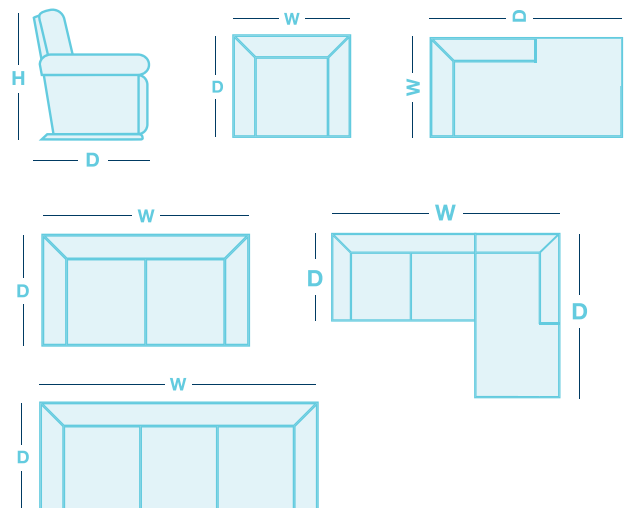

FEATURES & OPTIONS

- Power recliner on end seat.
- Dual motor.
- Power recliner and power adjustable headrest.
- Extended footrest for full leg support.
- Higher footrest elevation when reclined.
- Complete body support when reclined – back cushion and seat cushion remain together.
- Tapered, splayed walnut timber legs.
- Static chaise LHF or RHF.

HOW TO MEASURE

IN THE RANGE

W D H

	Chaise	930mm	1670mm	940mm
	Armchair	990mm	970mm	940mm
	Power Recliner	990mm	970mm	940mm
	2.5 Seater	1620mm	970mm	940mm
	2 Seater 1 Arm + Power	1680mm	970mm	940mm
	Twin Power Reclining 2.5 Seater	1620mm	970mm	940mm
	3 Seater	2250mm	970mm	940mm
	Twin Power Reclining 3 Seater	2250mm	970mm	940mm