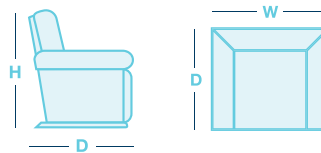

Rowan

OVERVIEW

The Rowan Rocker Recliner offers a sleek and stylish blend of comfort and function. With a compact, modern silhouette, this recliner brings a contemporary look to any space, making it an ideal fit for both small apartments and spacious living rooms. Its inviting design, combined with plush cushioning, makes it the perfect choice for relaxation without compromising on aesthetics.

FEATURES & OPTIONS

- Available to order in a wide selection of premium fabric and leather.
- Backed by industry leading warranties.
- Customisable base and handle colours

HOW TO MEASURE

IN THE RANGE

	W	D	H
 Rocking Recliner	860mm	970mm	1040mm
 Power XR	860mm	970mm	1040mm
 Power Glideaway	860mm	970mm	1040mm