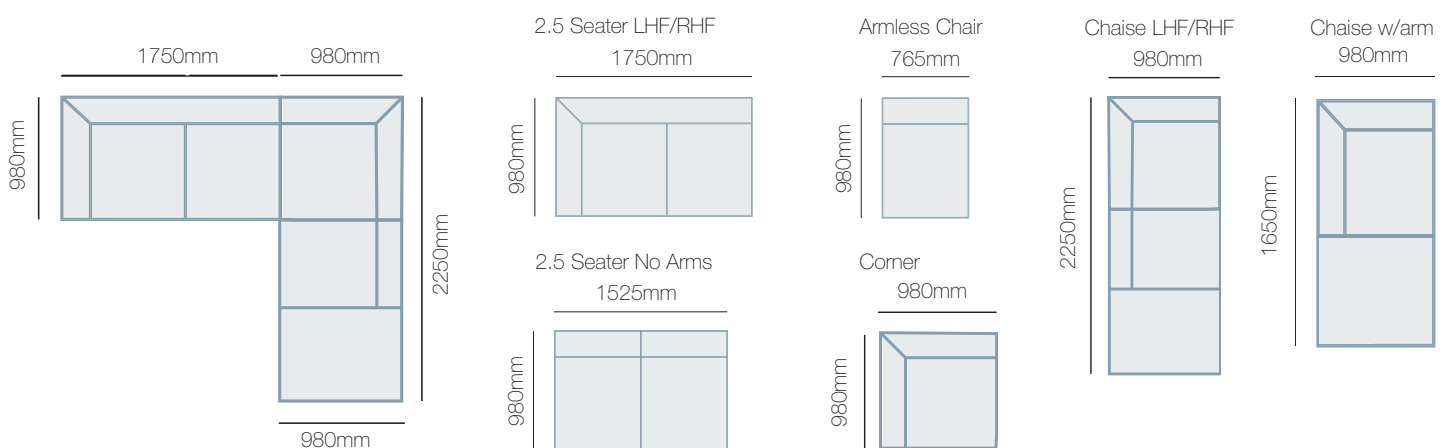

PRAGUE

OVERVIEW

If you desire a stylish family room that is also fit for entertaining, the Prague is a perfect option. Its linear profile and wood-tapered legs, complete with substantial armrests gives you a contemporary look and calming vibe. Combine the Prague armchair with Prague 2.5 and 3 seater to complete the suite.

FEATURES & OPTIONS

- Custom your look to suit your decor with different colour foot options
- Available in fabric & leather

IN THE RANGE

	W	D	H
 Prague Armchair	1030mm	980mm	865mm
 Prague 2.5 Seater	1640mm	980mm	865mm
 Prague 3 Seater	2250mm	980mm	865mm
 Prague Ottoman	760mm	635mm	460mm
Prague Modular Pieces			865mm

CORNER MODULAR

HOW TO MEASURE

CONNECT WITH US

www.la-z-boy.co.nz • www.la-z-boy.com.au

L A Z BOY
Live life Comfortably.

Coverings: Product image may depict coverings that are no longer available or differ from actual colour. For current covering options please contact your local retailer.

Dimensions: Please note that variations in dimensions and appearance can occur. Construction differences in upholstery covering (fabric and leather) can cause variances in dimensions. All dimensions are shown in millimeters. Measurements quoted are a guide only. Please confirm details with your local retailer before ordering.