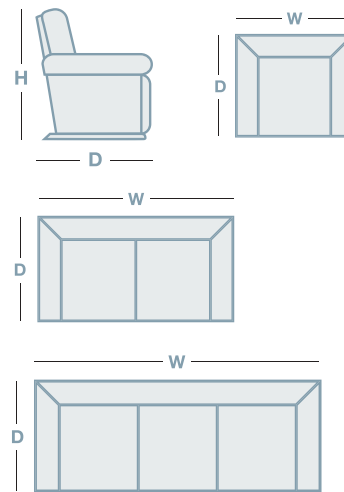

FEATURES & OPTIONS

- Custom your look to suit your decor with different colour foot options
- Available in fabric & leather

IN THE RANGE

	W	D	H
 Prague Armchair	1030mm	980mm	865mm
 Prague 2.5 Seater	1640mm	980mm	865mm
 Prague 3 Seater	2250mm	980mm	865mm
 Prague Ottoman	760mm	635mm	460mm
Prague Modular Pieces			865mm

CORNER MODULAR

HOW TO MEASURE

CONNECT WITH US

www.la-z-boy.co.nz • www.la-z-boy.com.au

L A Z BOY
Live life Comfortably.

Coverings: Product image may depict coverings that are no longer available or differ from actual colour. For current covering options please contact your local retailer.

Dimensions: Please note that variations in dimensions and appearance can occur. Construction differences in upholstery covering (fabric and leather) can cause variances in dimensions. All dimensions are shown in millimeters. Measurements quoted are a guide only. Please confirm details with your local retailer before ordering.