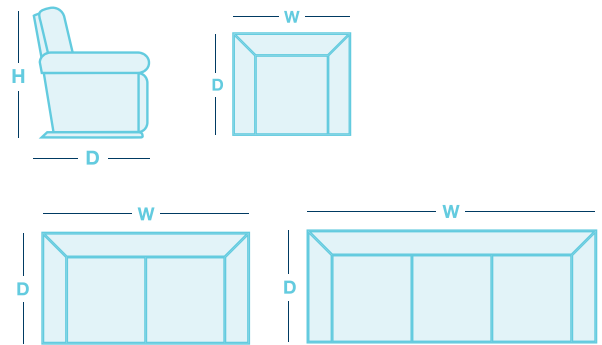

Eye-catching tiered detailing on the back cushions and soft inset cushioned arms enhances this range with contemporary flair. With the addition of integrated USB ports, recharge as you relax in style.

FEATURES & OPTIONS

- Power recliner.
- Power adjustable headrest.
- USB Port.
- Soft inset cushioned arm.
- Available leather and fabric.

HOW TO MEASURE

IN THE RANGE

	W	D	H
 Power Recliner	980mm	965mm	1040mm
 Twin Power Reclining 2 Seater	1550mm	965mm	1040mm
 Twin Power Reclining 3 Seater	2135mm	965mm	1040mm