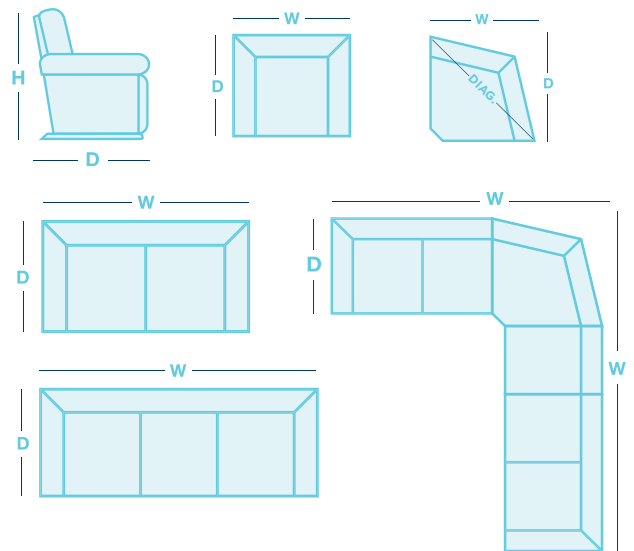

HOW TO MEASURE

*Please note: variations in dimensions and appearance can occur due to construction differences in upholstery covering (fabric & leather). Measurements should be used as a guide only. For current covering options please contact your local retailer. Icons above are for demonstration purposes and are not a replica of the actual product.

la-z-boy.com.au | la-z-boy.co.nz

LONG live THE Lazy™

LA Z BOY®